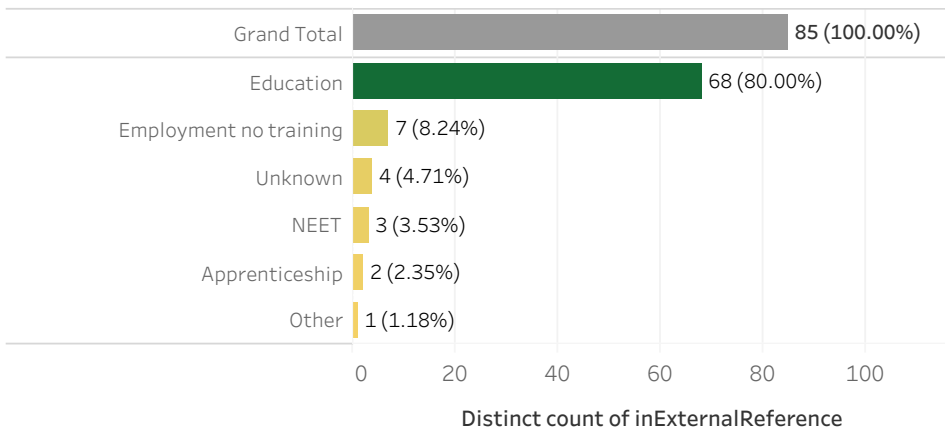

Leaving Group
2023

School Destinations Dashboard (Year 12/College first years)

Kings Academy Ringmer

Chosen Date
07/11/2024

Unless otherwise stated, all data is as of 07/11/2024
Data last refreshed 07/11/2024

Kings Academy Ringmer
Year 12/ College first years
85

Current Providers

Current Situations (on 07/11/2024)

Current Situation Level

(for all those in education or training)