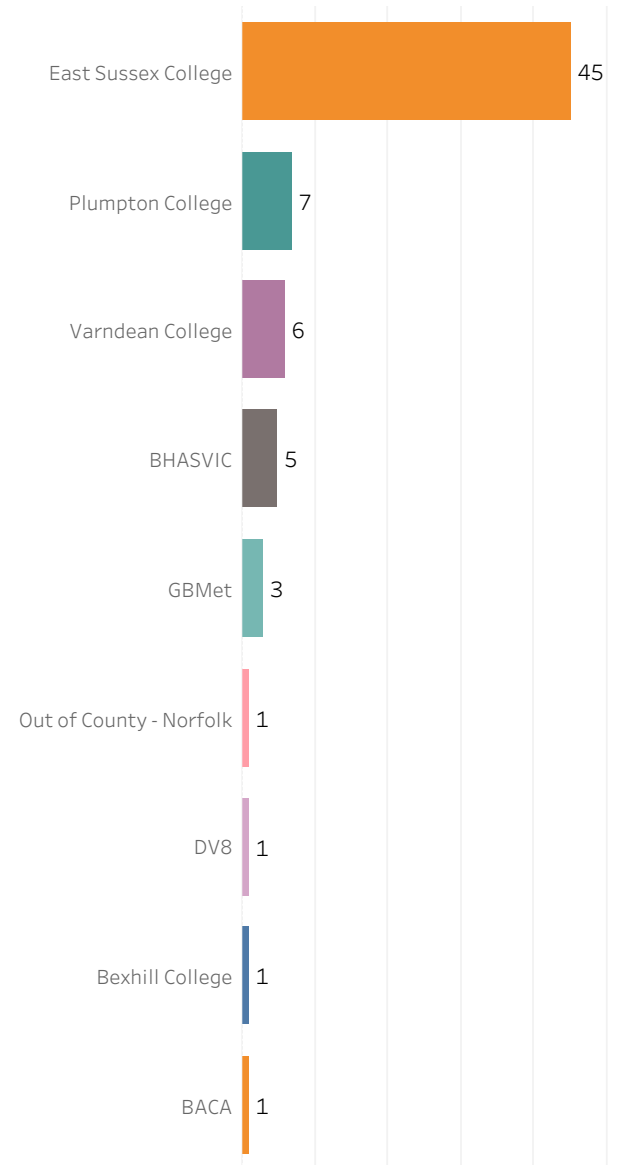

Leaving Group
2023

School Destinations Dashboard (Year 12/College first years)

Kings Academy Ringmer

Chosen Date
07/11/2024

Unless otherwise stated, all data is as of 07/11/2024
Data last refreshed 07/11/2024

Kings Academy Ringmer
Year 12/ College first years
85

Current Providers

Current Situations (on 07/11/2024)

Current Situation Level

(for all those in education or training)